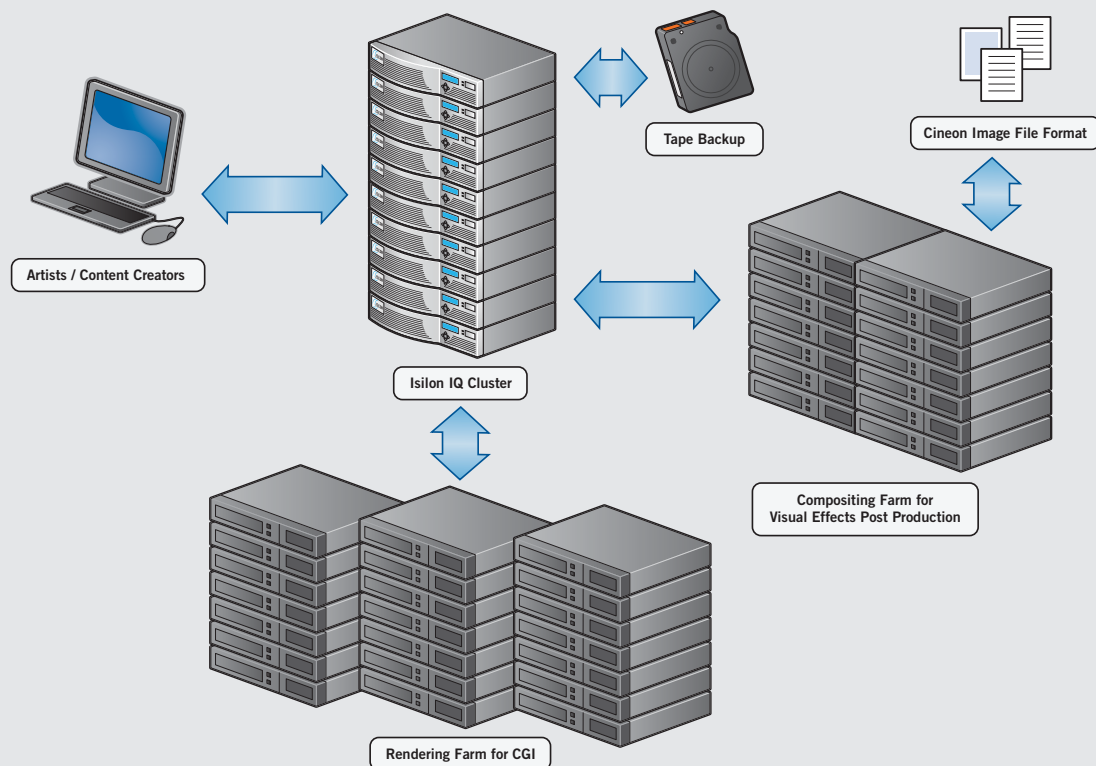

Customer Success

Following NBC's successful use of Isilon IQ for the 2004 Olympic Games in Athens and the 2006 Olympic Winter Games in Torino, NBC is storing the majority of the 2008 Beijing Games proxy and broadband content on Isilon clustered storage, providing NBC producers with unprecedented, highly reliable access to critical content for rapid review, identification and selection operations necessary to quickly produce and deliver groundbreaking coverage of the Beijing Olympics in the United States.

"In order to deliver the unprecedented coverage of the Beijing Olympics, we need a storage solution that can reliably deliver unparalleled access to content for our broadcast team, both onsite in Beijing and at our multiple broadcast centers in the United States. Having used Isilon IQ for each of the past two Olympic Games, we know it will once again provide all we need to successfully execute our broadcast in Beijing."

—Craig Lau, VP of Technology, NBC Olympics

Discovery Communications, Inc. is using Isilon IQ clustered storage as a central repository for media content, which is delivered to more than 100 networks, reaching 1.5 billion cumulative subscribers in more than 170 countries and territories. With Isilon IQ, Discovery is able consolidate its video-on-demand (VOD) and DVD content, as well as content restored from its tape archive, into one, easily expandable pool of always-online content storage, enabling

instant, 24x7, configuration and delivery of media through its multiple distribution channels including broadcast, video-on-demand and the Internet.

"As the number-one nonfiction media company in the world, Discovery Communications faces the ever-present challenge of managing and storing its vast library of digital media assets. The nature of our workflow necessitates storage that cannot only scale capacity and performance quickly and without any network interruption, but is also easy to manage. Isilon IQ delivered on all fronts."

Tony Cole, Vice President, Engineering,
—Discovery Communications

Paramount Digital Entertainment uses Isilon IQ as their primary networked storage to develop and bring to market new digital media products and services from Paramount Television's library of over 55,000 hours of programming, including hit shows like *Cheers*, *Frasier*, *I Love Lucy*, and the *Star Trek* franchise.

"Isilon IQ gives us a flexible solution that meets our unique storage requirements for the production, content delivery and archiving of our vast library of digital assets. No other network storage solution meets these requirements and is as simple to set up and administer."

—Ted Tiaga, Executive Director of Technology,
Paramount Digital Entertainment